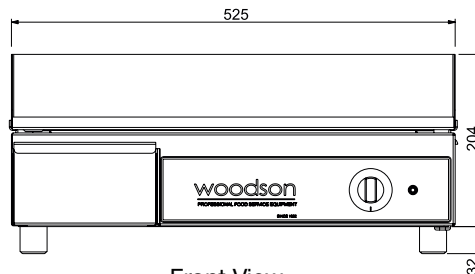

8mm thick cast steel cooking surface

FEATURES & BENEFITS

- 8mm thick cast steel hot plate - 520mm x 330mm
- Removable grease drain drawer
- Thermostat control and pilot light to indicate power on
- Complete stainless steel construction
- Supplied with 10 amp plug - operates from a standard power point

W.GDA50

SPECIFICATIONS

kW 2.2 **Amps** 10 **Weight** 20kg
Width 525 **Depth** 450 **Height** 235

Front View

Side View

Dealer:

We reserve the right to alter specifications of products without notice. All dimensions are in mm.