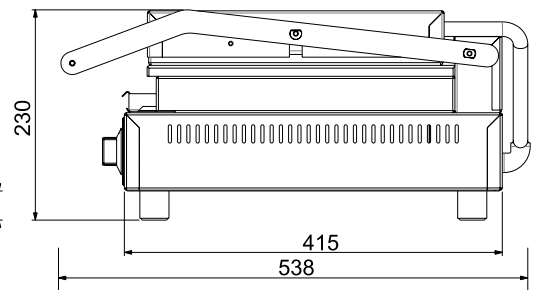

W.CT6

SPECIFICATIONS

kW 2.2 **Amps** 10 **Weight** 22kg
Width 415 **Depth** 540 **Height** 230

Dealer:

Front View

Side View

We reserve the right to alter specifications of products without notice. All dimensions are in mm.