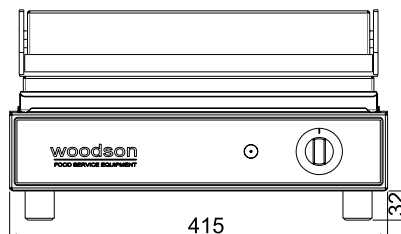

Thermostat control and pilot light

Insulated handle for added safety

FEATURES & BENEFITS

- Bottom and top heated plates hold heat for fast, flavourful and extremely even toasting.
- Spring balanced top plate forms the optimum seal around food
- Ultra-smooth plates with drain groove to front makes cleaning easier
- Full stainless steel body and lift mechanism including insulated handle - Heavy duty construction means longer life
- Removable front mounted grease tray
- Flexible metal conduit to upper plate, with cast fitting to base to prevent damage
- Thermostat control and indicator light
- Non-slip rubber feet

W.CT6

SPECIFICATIONS

kW 2.2 **Amps** 10 **Weight** 22kg
Width 415 **Depth** 540 **Height** 230

Dealer:

Front View

Side View

We reserve the right to alter specifications of products without notice. All dimensions are in mm.