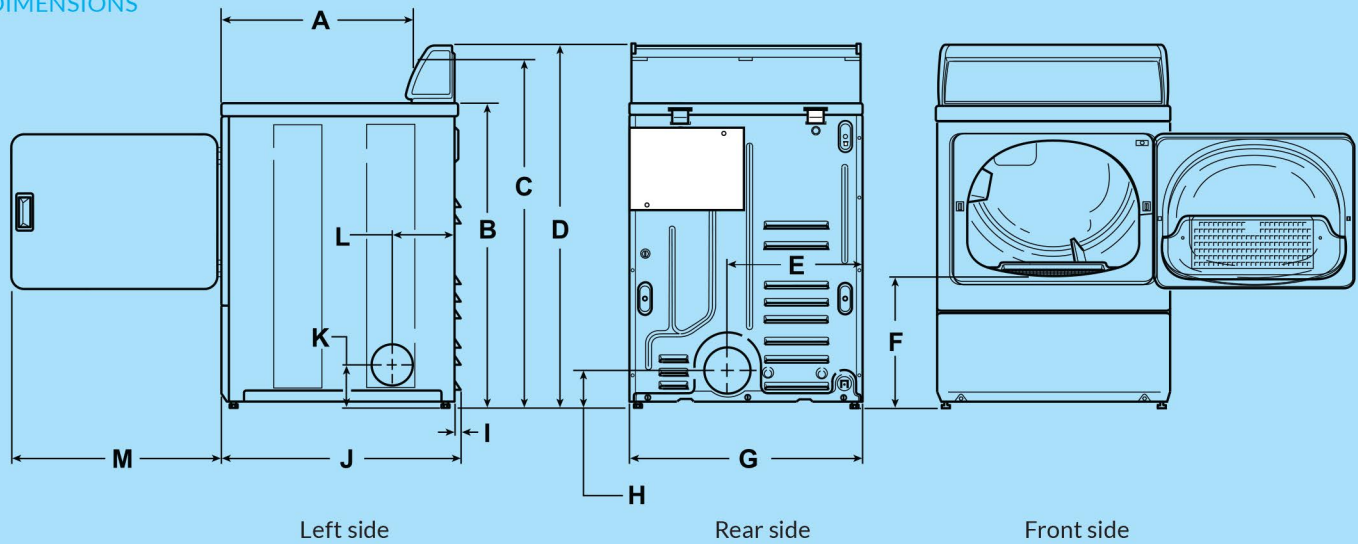

TYPE		PDEE4RGS433AG01
GENERAL DETAILS		
Control		HEC Electronic
Control location		Rear Control
Drum finish		Galvenised
Colour		Grey
Electrical Connection	Volt/Hz/Ph	220-240/50/1
Heat type		Electric
INNERDRUM		
Capacity	kg	10
Depth	mm	534
Diameter	mm	661
DIMENSIONS		
Size H×W×D	mm	1115×683×722
TRANSPORT DATA		
Packed H×W×D	mm	1156×775×864

DIMENSIONS

A	B	C	D	E	F	G	H	I	J	K	L	M
589	*914	*1036	*1092	391	*392	683	*102	10	711	*114	203	597

Note: Exhaust openings are 102 mm metal ducting.
* With leveling legs turned into base