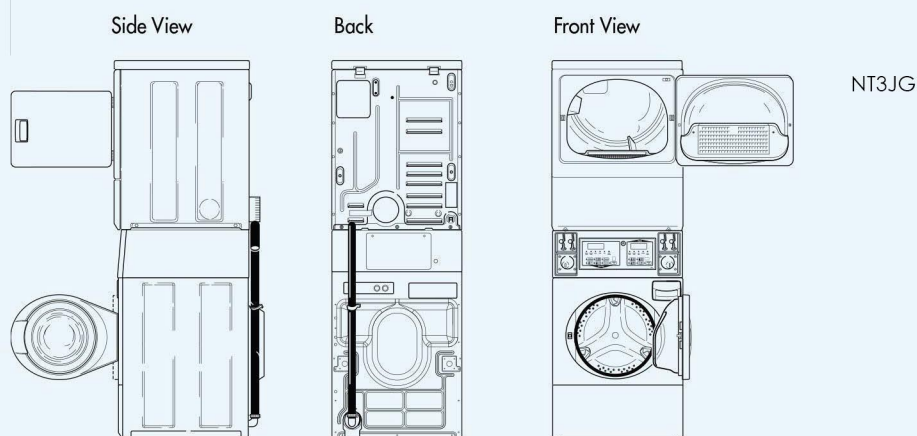

TYPE		WASHER
CAPACITY	kg	10
DRUM VOLUME	l	96,8
MOTOR		
Frequency controlled	kw	0,67
EXTRACTION SPEED	rpm	1200
G-FACTOR		440
ELECTRICAL CONNECTION		
		1x220-240V 50Hz 3x220-240V 50Hz 3x380-415V+N 50 Hz
ELECTRICAL HEATING	kw	4,8
DRAIN		
Pump		standard
Drain valve		available

TYPE		DRYER
CAPACITY	kg	10
DRUM VOLUME	l	198
ELECTRICAL CONNECTION		
		1x220-240V 50/60Hz 3x220-240V 50Hz 3x380-415V+N 50 Hz
ELECTRICAL HEATING		
	kw	5,2 (230V) 5,3 (400V)
GAS HEATING	kw	7,3
MOTOR POWER	kw	0,25

TYPE		NT3JG
MODEL		
		washer/dryer
DIMENSIONS HxWxD		
	mm	1986x683x704
Net weight	kg	177
TRANSPORT DATA		
Volume (packed)	m³	1,25
Packed HxWxD	mm	2032x760x860
Gross weight	kg	193

VISIT OUR WEBSITE www.totalce.com.au
CALL US ON **1300 355 769**

Total
Commercial Equipment

Complete Project Solutions™

The Primus preserves the right to change the machines and the specification in this leaflet at any time, without prior notice. Details and photographs are only for information and never binding.

www.primuslaundry.com