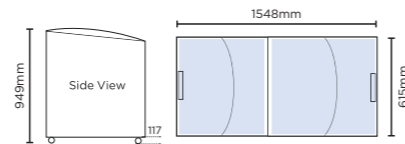

### Angled Glass Top 555L Chest Freezer

Part No.	Capacity	Weight
3736204	555L	114kg
	External (mm)	Internal (mm)
Height	949	708
Width	1750	1630
Depth	615	495

- Smooth curved sliding glass lids in aluminium top frame with integrated lock
- Lockable front castors make movement and placement easy
- 6 display baskets included
- Temperature range: -22°C to -12°C

### Flat Glass Top 191L Chest Freezer

Part No.	Capacity	Weight
3735308	191L	58kg
	External (mm)	Internal (mm)
Height	892	663
Width	719	600
Depth	629	510

- Smooth sliding glass lids in aluminium top frame with integrated lock
- Lockable front castors make movement and placement easy
- 2 display baskets included
- Temperature range: -22°C to -12°C

### Angled Glass Top 350L Chest Freezer

Part No.	Capacity	Weight
3735303	352L	81kg
	External (mm)	Internal (mm)
Height	949	708
Width	1298	1180
Depth	615	495

- Smooth curved sliding glass lids in aluminium top frame with integrated lock
- Lockable front castors make movement and placement easy
- 5 display baskets included
- Temperature range: -22°C to -12°C