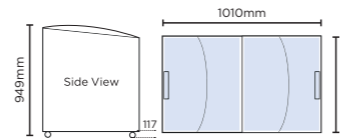

### Angled Glass Top 176L Chest Freezer

Part No.	Capacity	Weight
3735301	176L	57kg
	External (mm)	Internal (mm)
Height	949	708
Width	719	600
Depth	615	495

- Smooth curved sliding glass lids in aluminium top frame with integrated lock
- Lockable front castors make movement and placement easy
- 2 display baskets included
- Temperature range: -22°C to -12°C

### Angled Glass Top 264L Chest Freezer

Part No.	Capacity	Weight
3735302	264L	70kg
	External (mm)	Internal (mm)
Height	949	708
Width	1010	890
Depth	615	495

- Smooth curved sliding glass lids in aluminium top frame with integrated lock
- Lockable front castors make movement and placement easy
- 4 display baskets included
- Temperature range: -22°C to -12°C