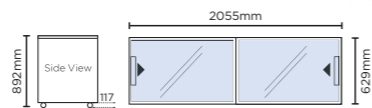

### Flat Glass Top 401L Chest Freezer

Part No.	Capacity	Weight
3735310	401L	80kg
	External (mm)	Internal (mm)
Height	892	663
Width	1298	1180
Depth	629	510

- Smooth sliding glass lids on aluminium top frame with integrated lock
- Lockable front castors make movement and placement easy
- 5 display baskets included
- Temperature range: -22°C to -12°C

### Flat Glass Top 491L Chest Freezer

Part No.	Capacity	Weight
3735304	491L	101kg

- Smooth sliding glass lids on aluminium top frame with integrated lock
- Lockable front castors make movement and placement easy
- 6 display baskets included
- Temperature range: -22°C to -12°C

	External (mm)	Internal (mm)
Height	892	663
Width	1548	1430
Depth	629	510

**1 YEAR Warranty**  
LABOUR & PARTS