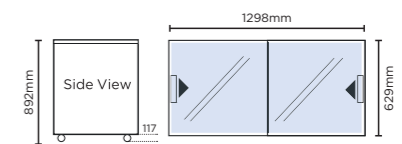

### Angled Glass Top 350L Chest Freezer

Part No.	Capacity	Weight
3735303	352L	81kg
	External (mm)	Internal (mm)
Height	949	708
Width	1298	1180
Depth	615	495

- Smooth curved sliding glass lids in aluminium top frame with integrated lock
- Lockable front castors make movement and placement easy
- 5 display baskets included
- Temperature range: -22°C to -12°C

### Angled Glass Top 427L Chest Freezer

Part No.	Capacity	Weight
3736203	427L	96kg
	External (mm)	Internal (mm)
Height	949	708
Width	1548	1430
Depth	615	495

- Smooth curved sliding glass lids in aluminium top frame with integrated lock
- Lockable front castors make movement and placement easy
- 6 display baskets included
- Temperature range: -22°C to -12°C

### Flat Glass Top 296L Chest Freezer

Part No.	Capacity	Weight
3735309	296L	70kg
	External (mm)	Internal (mm)
Height	892	663
Width	1010	890
Depth	629	510

- Smooth sliding glass lids in aluminium top frame with integrated lock
- Lockable front castors make movement and placement easy
- 4 display baskets included
- Temperature range: -22°C to -12°C