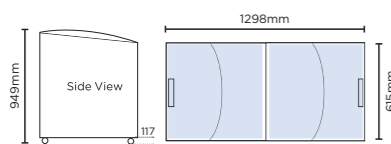

### Angled Glass Top 264L Chest Freezer

Part No.	Capacity	Weight
3735302	264L	70kg
	External (mm)	Internal (mm)
Height	949	708
Width	1010	890
Depth	615	495

- Smooth curved sliding glass lids in aluminium top frame with integrated lock
- Lockable front castors make movement and placement easy
- 4 display baskets included
- Temperature range: -22°C to -12°C

### Angled Glass Top 555L Chest Freezer

Part No.	Capacity	Weight
3736204	555L	114kg
	External (mm)	Internal (mm)
Height	949	708
Width	1750	1630
Depth	615	495

- Smooth curved sliding glass lids in aluminium top frame with integrated lock
- Lockable front castors make movement and placement easy
- 6 display baskets included
- Temperature range: -22°C to -12°C

### Flat Glass Top 191L Chest Freezer

Part No.	Capacity	Weight
3735308	191L	58kg
	External (mm)	Internal (mm)
Height	892	663
Width	719	600
Depth	629	510

- Smooth sliding glass lids in aluminium top frame with integrated lock
- Lockable front castors make movement and placement easy
- 2 display baskets included
- Temperature range: -22°C to -12°C