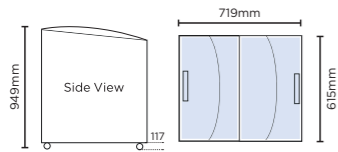

Chest Freezers

Display Chest Freezers

1 YEAR
Warranty
LABOUR
& PARTS

Angled Glass Top 176L Chest Freezer

Part No.	Capacity	Weight
3735301	176L	57kg
	External (mm)	Internal (mm)
Height	949	708
Width	719	600
Depth	615	495

- Smooth curved sliding glass lids in aluminium top frame with integrated lock
- Lockable front castors make movement and placement easy
- 2 display baskets included
- Temperature range: -22°C to -12°C