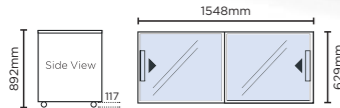

Chest Freezers

Display & Storage Chest Freezers

1 YEAR Warranty
LABOUR & PARTS

Flat Glass Top 491L Chest Freezer

Part No.	Capacity	Weight
3735304	491L	101kg

- Smooth sliding glass lids on aluminium top frame with integrated lock
- Lockable front castors make movement and placement easy
- 6 display baskets included
- Temperature range: -22°C to -12°C

	External (mm)	Internal (mm)
Height	892	663
Width	1548	1430
Depth	629	510