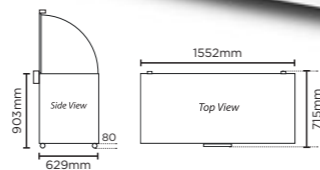

	External (mm)	Internal (mm)
Height	892	663
Width	1548	1430
Depth	629	510

**1 YEAR Warranty**  
LABOUR & PARTS

### Flat Glass Top 670L Chest Freezer

Part No.	Capacity	Weight
3735305	670L	120kg

- Smooth sliding glass lids on aluminium top frame with integrated lock
- Lockable front castors make movement and placement easy
- 8 display baskets included
- Temperature range: -22°C to -12°C

	External (mm)	Internal (mm)
Height	892	663
Width	2055	1930
Depth	629	510

**1 YEAR Warranty**  
LABOUR & PARTS

	External (mm)	Internal (mm)
Height	903	682
Width	1012	890
Depth	715	510

**1 YEAR Warranty**  
LABOUR & PARTS