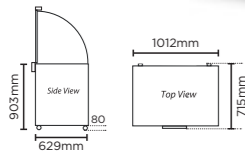

### Flat Glass Top 491L Chest Freezer

Part No.	Capacity	Weight
3735304	491L	101kg

- Smooth sliding glass lids on aluminium top frame with integrated lock
- Lockable front castors make movement and placement easy
- 6 display baskets included
- Temperature range: -22°C to -12°C

	External (mm)	Internal (mm)
Height	892	663
Width	1548	1430
Depth	629	510

**1 YEAR Warranty**  
LABOUR & PARTS

### Flat Glass Top 670L Chest Freezer

Part No.	Capacity	Weight
3735305	670L	120kg

- Smooth sliding glass lids on aluminium top frame with integrated lock
- Lockable front castors make movement and placement easy
- 8 display baskets included
- Temperature range: -22°C to -12°C

	External (mm)	Internal (mm)
Height	892	663
Width	2055	1930
Depth	629	510

**1 YEAR Warranty**  
LABOUR & PARTS