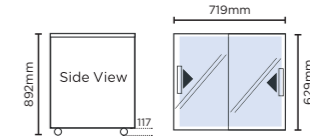

### Angled Glass Top 176L Chest Freezer

Part No.	Capacity	Weight
3735301	176L	57kg
	External (mm)	Internal (mm)
Height	949	708
Width	719	600
Depth	615	495

- Smooth curved sliding glass lids in aluminium top frame with integrated lock
- Lockable front castors make movement and placement easy
- 2 display baskets included
- Temperature range: -22°C to -12°C

### Angled Glass Top 264L Chest Freezer

Part No.	Capacity	Weight
3735302	264L	70kg
	External (mm)	Internal (mm)
Height	949	708
Width	1010	890
Depth	615	495

- Smooth curved sliding glass lids in aluminium top frame with integrated lock
- Lockable front castors make movement and placement easy
- 4 display baskets included
- Temperature range: -22°C to -12°C

### Angled Glass Top 555L Chest Freezer

Part No.	Capacity	Weight
3736204	555L	114kg
	External (mm)	Internal (mm)
Height	949	708
Width	1750	1630
Depth	615	495

- Smooth curved sliding glass lids in aluminium top frame with integrated lock
- Lockable front castors make movement and placement easy
- 6 display baskets included
- Temperature range: -22°C to -12°C