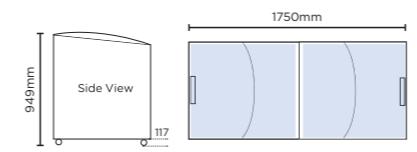

### Angled Glass Top 176L Chest Freezer

Part No.	Capacity	Weight
3735301	176L	57kg
	External (mm)	Internal (mm)
Height	949	708
Width	719	600
Depth	615	495

- Smooth curved sliding glass lids in aluminium top frame with integrated lock
- Lockable front castors make movement and placement easy
- 2 display baskets included
- Temperature range: -22°C to -12°C

### Angled Glass Top 264L Chest Freezer

Part No.	Capacity	Weight
3735302	264L	70kg
	External (mm)	Internal (mm)
Height	949	708
Width	1010	890
Depth	615	495

- Smooth curved sliding glass lids in aluminium top frame with integrated lock
- Lockable front castors make movement and placement easy
- 4 display baskets included
- Temperature range: -22°C to -12°C