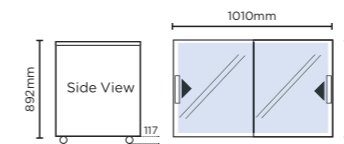

### Flat Glass Top 191L Chest Freezer

Part No.	Capacity	Weight
3735308	191L	58kg
	External (mm)	Internal (mm)
Height	892	663
Width	719	600
Depth	629	510

- Smooth sliding glass lids in aluminium top frame with integrated lock
- Lockable front castors make movement and placement easy
- 2 display baskets included
- Temperature range: -22°C to -12°C

### Angled Glass Top 350L Chest Freezer

Part No.	Capacity	Weight
3735303	352L	81kg
	External (mm)	Internal (mm)
Height	949	708
Width	1298	1180
Depth	615	495

- Smooth curved sliding glass lids in aluminium top frame with integrated lock
- Lockable front castors make movement and placement easy
- 5 display baskets included
- Temperature range: -22°C to -12°C

### Angled Glass Top 427L Chest Freezer

Part No.	Capacity	Weight
3736203	427L	96kg
	External (mm)	Internal (mm)
Height	949	708
Width	1548	1430
Depth	615	495

- Smooth curved sliding glass lids in aluminium top frame with integrated lock
- Lockable front castors make movement and placement easy
- 6 display baskets included
- Temperature range: -22°C to -12°C