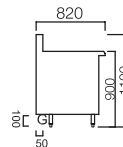

Lower storage compartment

Specifications

GTS-6 600 grill & toaster

Dimensions 600x820x1100high
Gas connection (G) 3/4" BSP male
Gas output 46mj/hr Nat & LPG

GTS-9 900 grill & toaster

Dimensions 900x820x1100high
Gas connection (G) 3/4" BSP male
Gas output 69mj/hr Nat & LPG