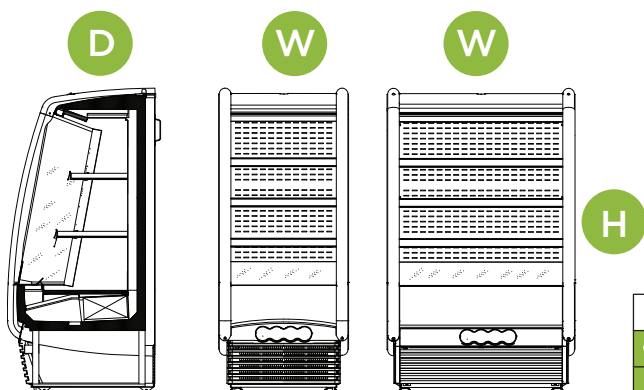

REFRIGERATION GEMMA

Impulse Open Display
GEMMA30

Impulse Open Display
GEMMA45

GEMMA30

GEMMA45

Bromic Part Number
Capacity - Gross (litres)
Dimensions with castors (mm)
Height includes castors
Temperature range (°C)
Max. ambient temp (°C/RH%)
Temperature display
Number of Glass sides
Product and interior lighting
Number of shelves included
Refrigeration Power (watts)
Current (Amps)
Gross weight (kg)
Refrigerant
Colour
Power Usage (at 25°C/60%RH)
Plug supplied

3335290
330L
626w x738d x 1590h

0° to +10 °C
+25°C/60%
Digital
2
LED
2 + base
950W
5.8A
131kg
R404a
Grey/White
14.3Kw/24hr
Yes 10A

3335295
485L
906w x738d x1590h

0° to +10 °C
+25°C/60%
Digital
2
LED
2 + base
1100W
5.5A
141kg
R404a
Grey/White
15.22Kw/24hr
Yes 10A

WARRANTY 1 yr PARTS
1 yr LABOUR

MODEL	Height (H)mm	Ext. Width (W)mm	Int. Width mm	Depth (D)mm
GEMMA30	1590	626	508	738
GEMMA45	1590	906	788	738