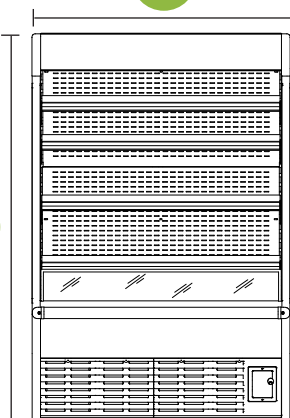

VISION1200

VISION1800

VISION2400

Bromic Part Number	3335275	3335276	3335277
Capacity - Gross (litres)	1330L	1913L	2555L
Dimensions with castors (mm)	1322w x 873d x 2130h	1902w x 873d x 2130h	2490w x 873d x 2130h
Height includes castors			
Temperature range (°C)	+2° to +4°C	+2° to +4°C	+2° to +4°C
Max. ambient temp(°C/RH%)	+25°C/60%	+25°C/60%	+25°C/60%
Temperature display	Digital	Digital	Digital
Number of Glass sides	2	2	2
Number of doors/lids	Fitted night blind	Fitted night blind	Fitted night blind
Door Material	Open (night blind)	Open (night blind)	Open (night blind)
Product and interior lighting	Vertical LED	Vertical LED	Vertical LED
Number of shelves included	4 + base	4 + base	3 + base
Refrigeration Power (watts)	1210W	1950W	2420W
Current (Amps)	11.3A	12.8A	16.5A
Gross weight (kg)	266kg	310kg	370kg
Refrigerant	R404a	R404a	R404a
Colour	White	White	White
Power Usage (at 25°C/60%RH)	13.3Kw/24hr	26.1Kw/24hr	29.5Kw/24hr
Plug supplied	Yes 15A	Yes 15A	Yes 20A

W

D

H