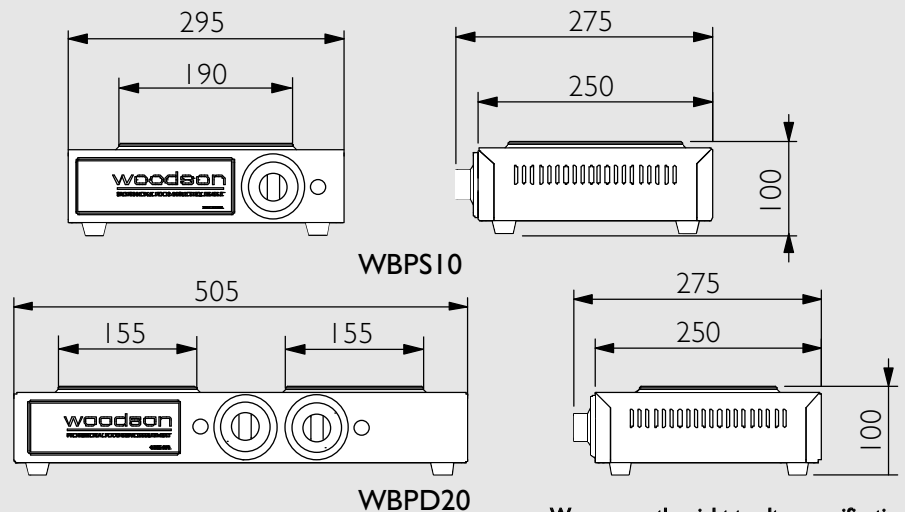

WBPS10 & WBPD20

We reserve the right to alter specifications of products without notice

For details of your local dealer contact:

QLD, NT, WA, International   NSW, ACT   VIC, SA, TAS
ph 07 3344 2444 fax 07 3345 6403   ph 02 9817 7700 fax 02 9817 7800   ph 03 9706 5250 fax 03 9706 5290
email fse@stoddart.com.au   email gladesville@stoddart.com.au   email melbourne@stoddart.com.au

Manufactured by: Tom Stoddart Pty Ltd, 215 Jackson Road Sunnybank Hills, Qld 4109 Australia